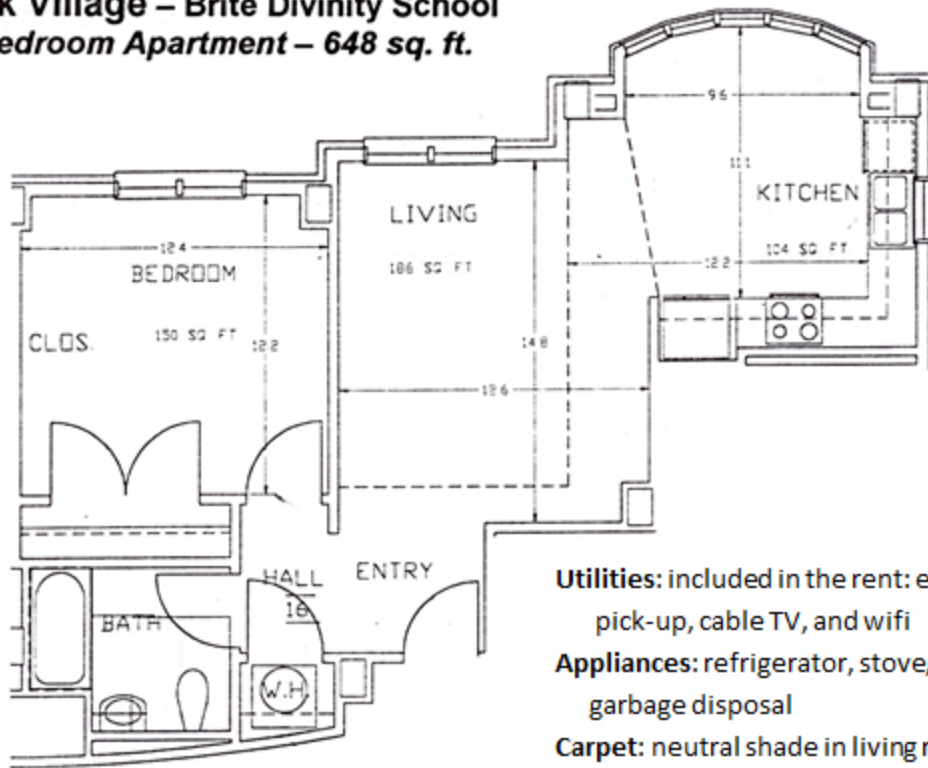

Leibrock Village – Brite Divinity School
One-Bedroom Apartment – 648 sq. ft.

Utilities: included in the rent: electricity, water, trash pick-up, cable TV, and wifi

Appliances: refrigerator, stove, dishwasher, and garbage disposal

Carpet: neutral shade in living room and bedrooms

Tile: in kitchen and bathrooms

Leibrock Village – Brite Divinity School
Two-Bedroom Apartment – 929 sq. ft.